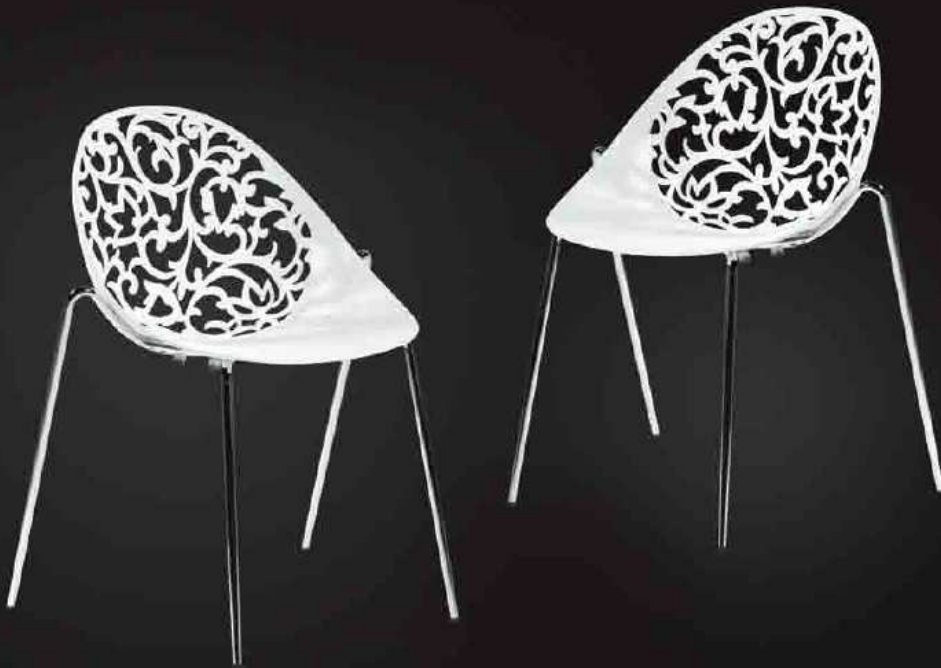

COLOUR: Black leather | Dark grey leather | White leather | Dark brown leather | Chrome legs

PARIS

STITCHING

COLOUR: Black plastic | White plastic | Chrome legs

PRINT